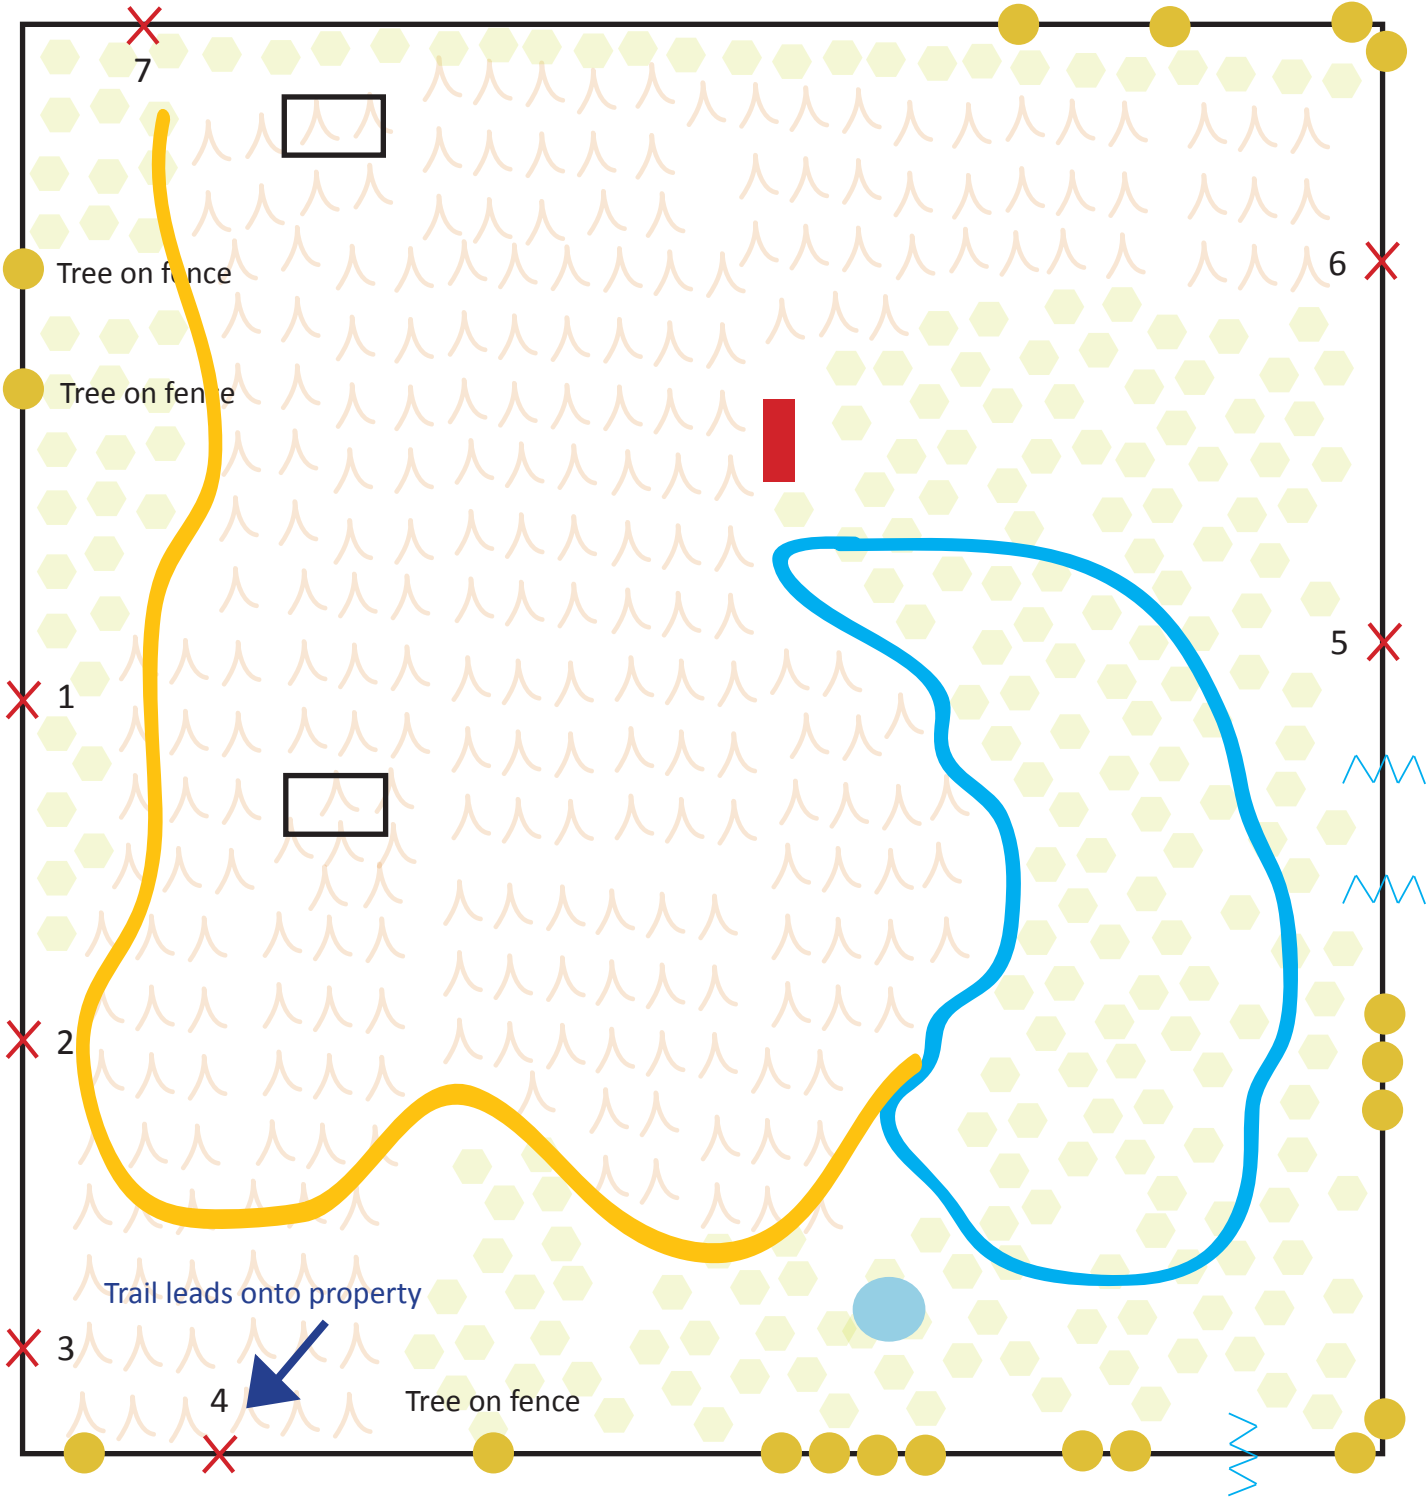

Adam's Campus Fence Map

KU Recreation Services

Key

	Fence broken or missing		Facility building		Road
	Gate		Power pole		Challenge course
	Creek going through fence		Pond		Wooded area
	Farm area				