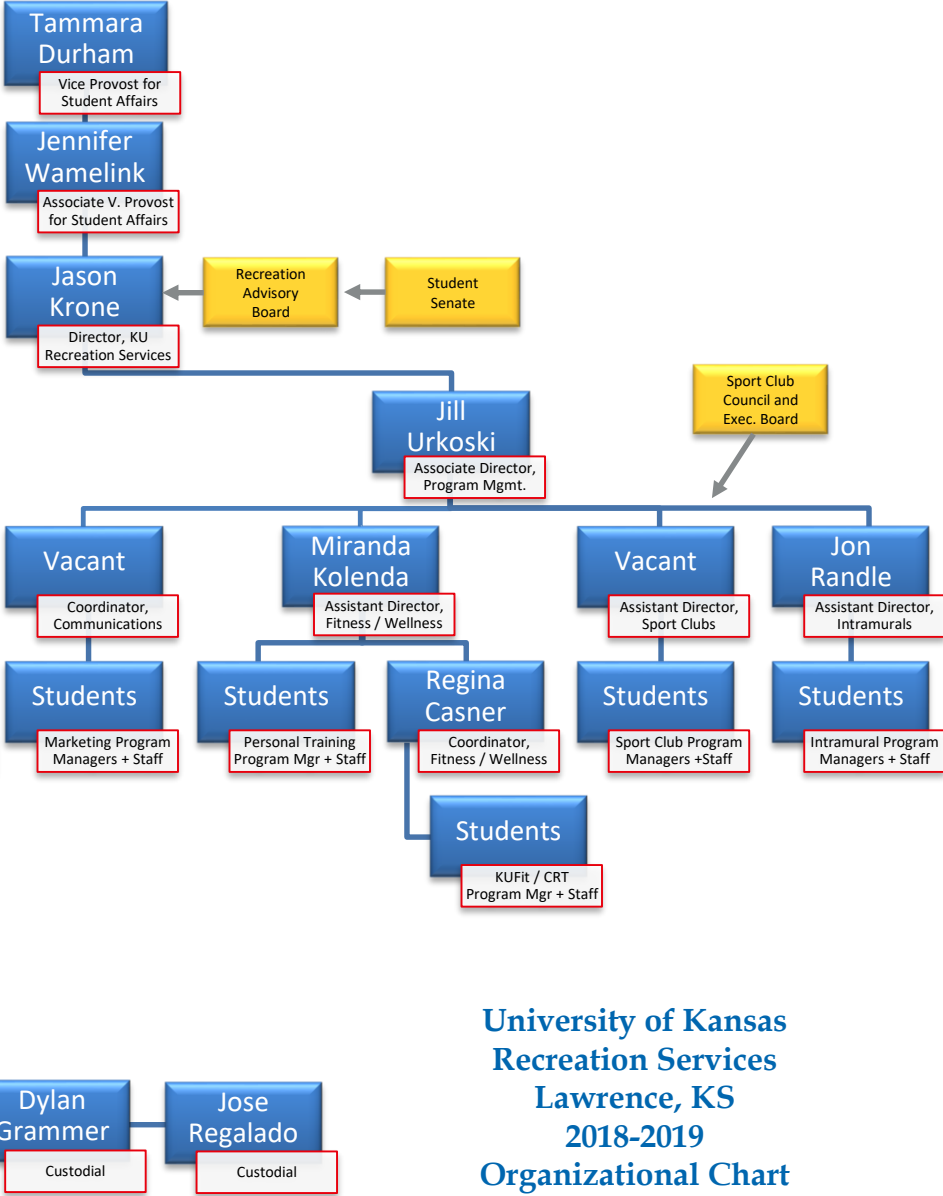

# KU Recreation Services Organizational Chart

University of Kansas  
Recreation Services  
Lawrence, KS  
2018-2019  
Organizational Chart